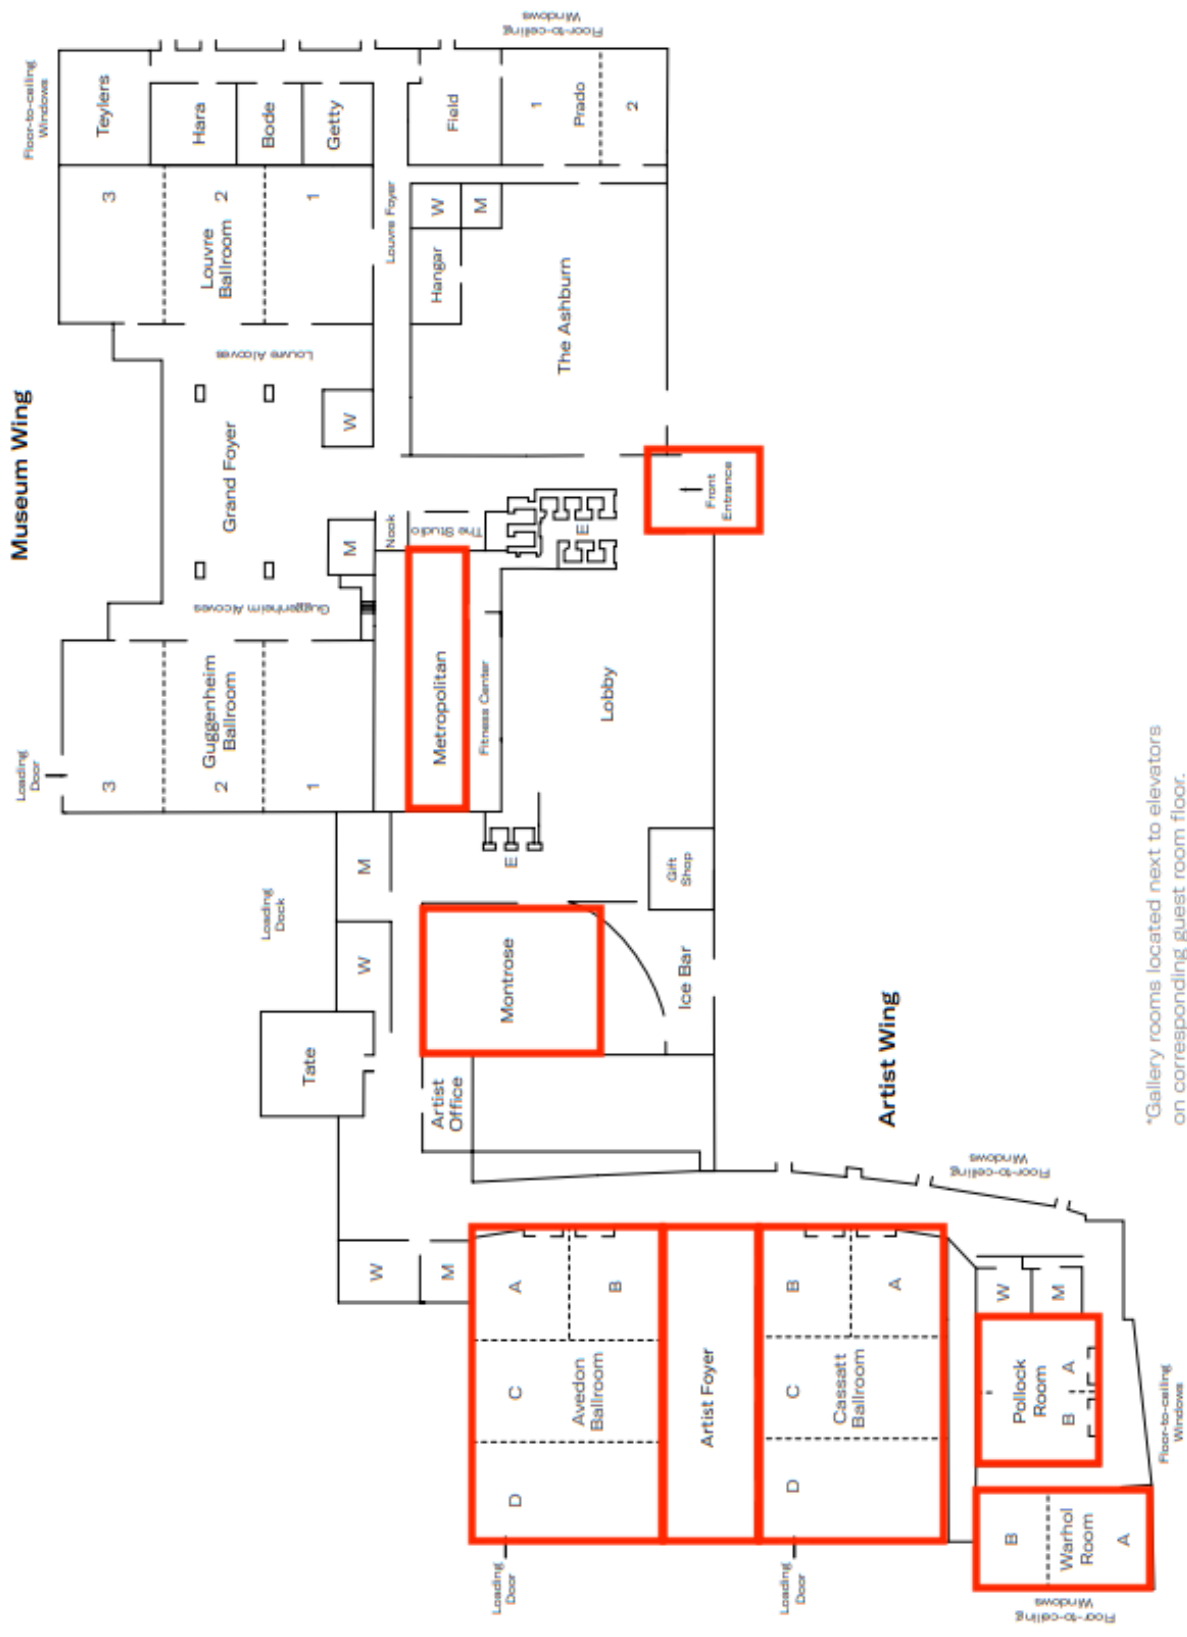

CHICAGO O'HARE

*Gallery rooms located next to elevators on corresponding guest room floor.

5300 N River Road
 Rosemont, IL 60018
 847.544.5300
loewshotels.com/chicago-ohare

LOEWS
HOTELS